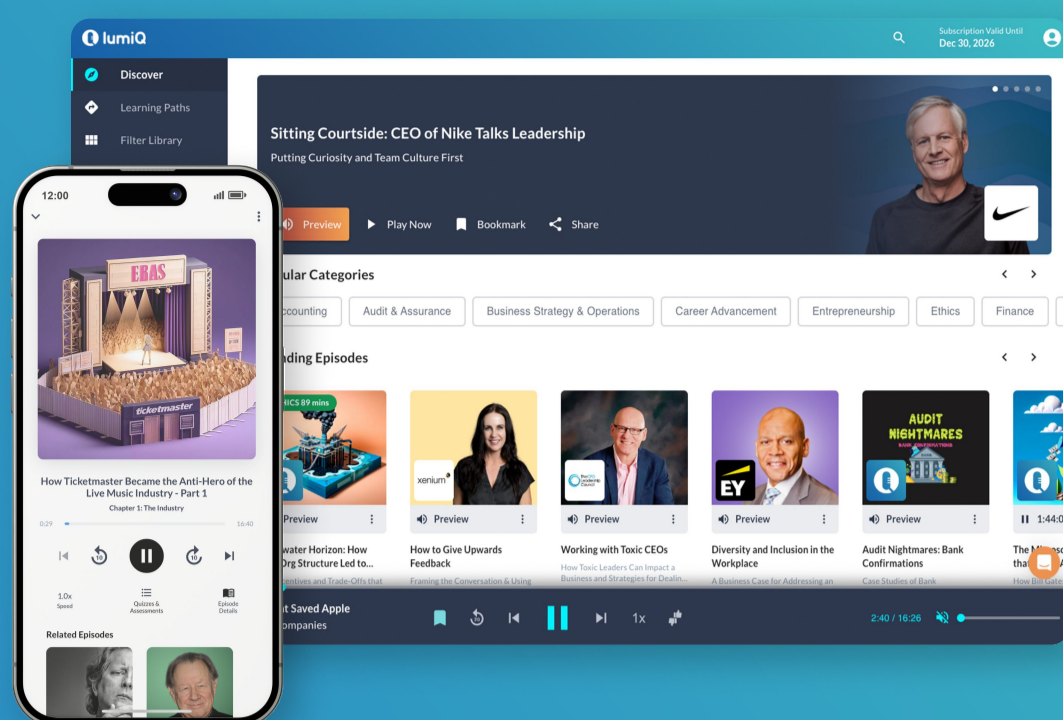

# What is LumiQ?

LumiQ, a podcast platform offering verified CPE through engaging conversations with business leaders, is partnering with EisnerAmper to offer EmpowHER participants a unique learning opportunity.

Hand-selected episodes, curated by the EisnerAmper EmpowHER team, focus on building confidence, inspiring growth, and fostering connections among women. Participants will receive 10 free LumiQ credits to explore key episodes and participate in independently led discussions. To sign up, simply complete the [EisnerAmper form](#), and LumiQ will contact you within seven business days with an activation link. For more information, email LumiQ at [help@lumiqlearn.com](mailto:help@lumiqlearn.com).